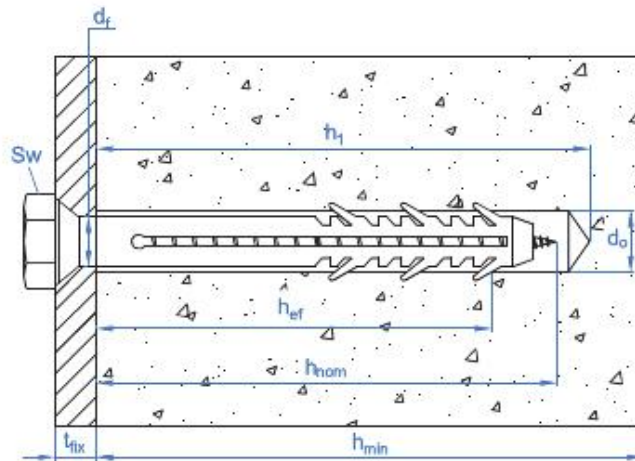

TC-6E

Two winged nylon plug with hexagonal screw

Material for use:

MULTI-MATERIAL

Concrete Hollow concrete Aerated concrete Solid brick Adobe Brick Hollow brick Stone

Product Material / Covering:

Zinc-plated

PROFESSIONAL BOX

CODE	DIMENSIONS			EAN	PRICE
TC6E08080	8 x 80 Ø8	100 pcs.	600 pcs.	8423533007148	45,770
TC6E08100	8 x 100 Ø8	100 pcs.	400 pcs.	8423533561015	53,359
TC6E08120	8 x 120 Ø8	100 pcs.	300 pcs.	8423533561022	63,431
TC6E10100	10 x 100 Ø10	100 pcs.	300 pcs.	8423533089250	77,086
TC6E10120	10 x 120 Ø10	100 pcs.	300 pcs.	8423533089359	78,615
TC6E10140	10 x 140 Ø10	100 pcs.	200 pcs.	8423533089458	94,341
TC6E10160	10 x 160 Ø10	100 pcs.	200 pcs.	8423533089557	110,885
TC6E10200	10 x 200 Ø10	100 pcs.	-	8423533089656	186,926

TECHNICAL INFORMATION

CODE	DIMENSIONS	Drill	Hole depth min.	Max. fixture thickness	Installation key	Tension load non-cracked concrete	Shear load non-cracked concrete	Tension load solid brick	Screw size
TC6E08080	8 x 80 Ø8	8	70	15	10	64	37	37	6,0x85
TC6E08100	8 x 100 Ø8	8	70	35	10	64	37	37	6,0x105
TC6E08120	8 x 120 Ø8	8	70	55	10	64	37	37	6,0x125
TC6E10100	10 x 100 Ø10	10	80	25	13	109	55	53	7,0x105
TC6E10120	10 x 120 Ø10	10	80	40	13	109	55	53	7,0x120
TC6E10140	10 x 140 Ø10	10	80	60	13	109	55	53	7,0x140
TC6E10160	10 x 160 Ø10	10	80	85	13	109	55	53	7,0x165
TC6E10200	10 x 200 Ø10	10	80	125	13	109	55	53	7,0x205

CHARACTERISTICS

Zinc-plated

Nylon

Medium loads

Hexagonal

RECOMMENDED FOR

Air conditioning

Trellis anchor